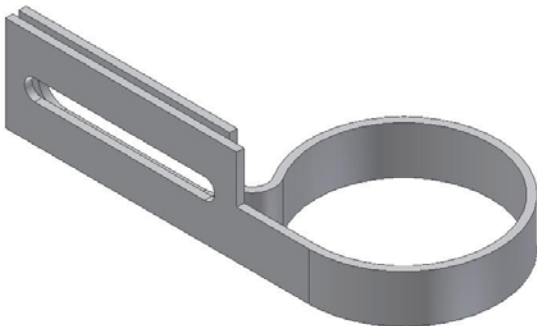

310 N. Pleasant Ave.
 Niles, Ohio 44446
 800-321-7464
www.nilesfence.com

NILES FENCE – SUPER-C SYSTEM Fittings

*DETAIL
 STRAP IS SHOWN AT TOP IN BLACK*

Super C Steel Cover Strap
 Hot Dip Galvanized

Available in: 3/16" x 2" x (H)

Slots allow for 3/8" x 4-1/2" security nuts and bolts centered every 12". Nuts and bolts are not included.

USED TO CONNECT MESH TO SUPER –C POST

Super C - Square Clamps 1" x 11ga
 Hot Dip Galvanized

Available in: Weight
 1-5/8" .48

2 each 5/16" x 3" standard square carriage bolts required for each clamp. Nuts and bolts are not included

USED TO CONNECT MESH TO LINE RAILS OR POSTS

Super C – End Tensioners 1" x 11ga
 Hot Dip Galvanized

Available in: Weight
 4" .60

Requires the use of one latch clamp and 1 each 3/8" x 2" standard square carriage bolts. Nuts and bolts are not included.

USED TO CONNECT MESH TO TERMINAL POSTS