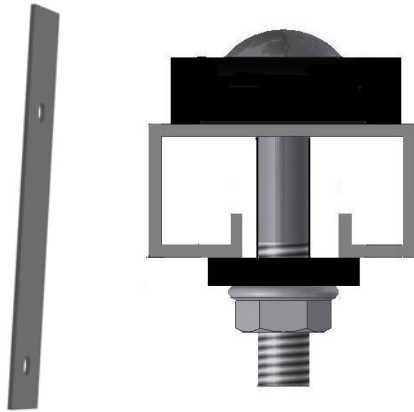

310 N. Pleasant Ave.
 Niles, Ohio 44446
 800-321-7464
www.nilesfence.com

NILES FENCE – SUPER-C SYSTEM Fittings

*DETAIL
 STRAP IS SHOWN AT TOP IN BLACK*

Super C Steel Cover Strap
 Hot Dip Galvanized

Available in: 3/16" x 2" x (H)

Slots allow for 3/8" x 4-1/2" security nuts and bolts centered every 12". Nuts and bolts are not included.

USED TO CONNECT MESH TO SUPER –C POST

Super C - Square Clamps 1" x 11ga
 Hot Dip Galvanized

Available in: Weight
 1-5/8" .48

2 each 5/16" x 3" standard square carriage bolts required for each clamp. Nuts and bolts are not included

USED TO CONNECT MESH TO LINE RAILS OR POSTS

Super C – End Tensioners 1" x 11ga
 Hot Dip Galvanized

Available in: Weight
 4" .60

Requires the use of one latch clamp and 1 each 3/8" x 2" standard square carriage bolts. Nuts and bolts are not included.

USED TO CONNECT MESH TO TERMINAL POSTS