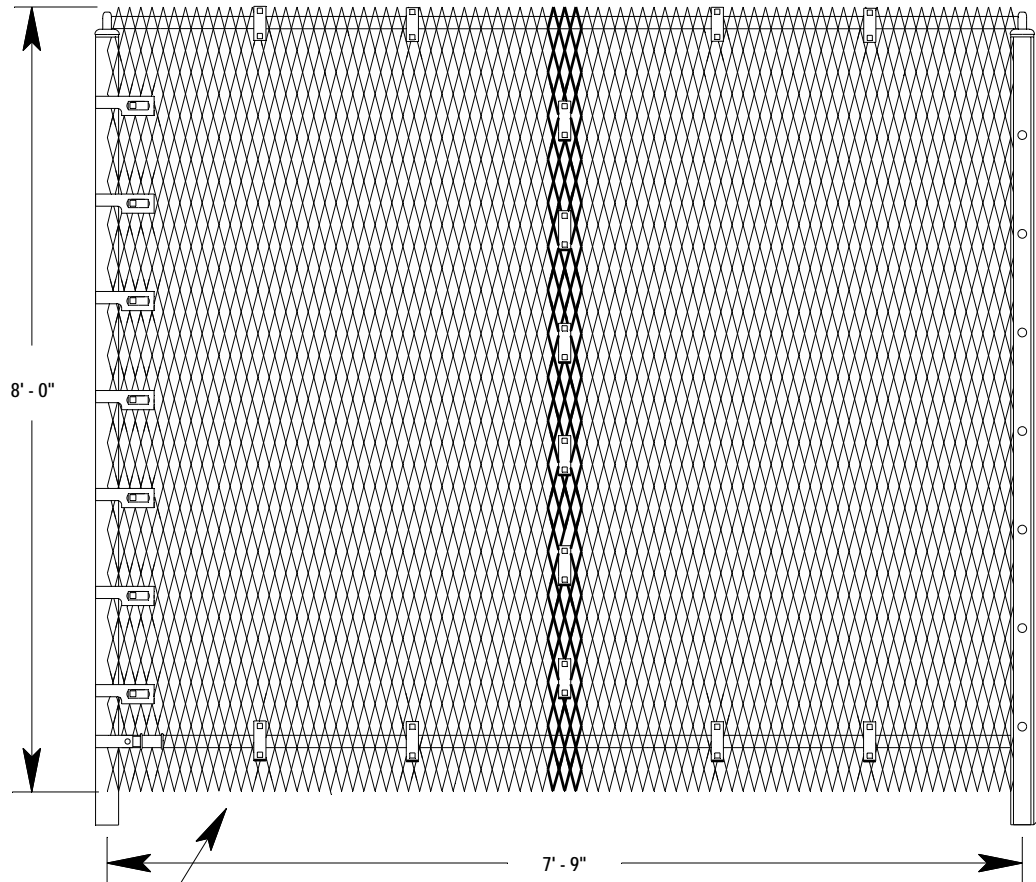

END TENSIONER W / LATCH

COVER STRAP

SECUREX SQUARE CLAMP

REVISIONS:		BY:	DATE:	NILES FENCE & SECURITY NILES, OHIO	
1:				SECUREX SUPER C FENCE	
2:				2- RAIL (8') HIGH 93" OC	
3:				START:	FINISH:
4:				DRAWN BY: BW	
5:				TRACED BY:	PRINT ISSUE:
6:				CHECKED BY:	PRINT NO:
7:				APPROVED BY:	
8:				SCALE: NONE:	