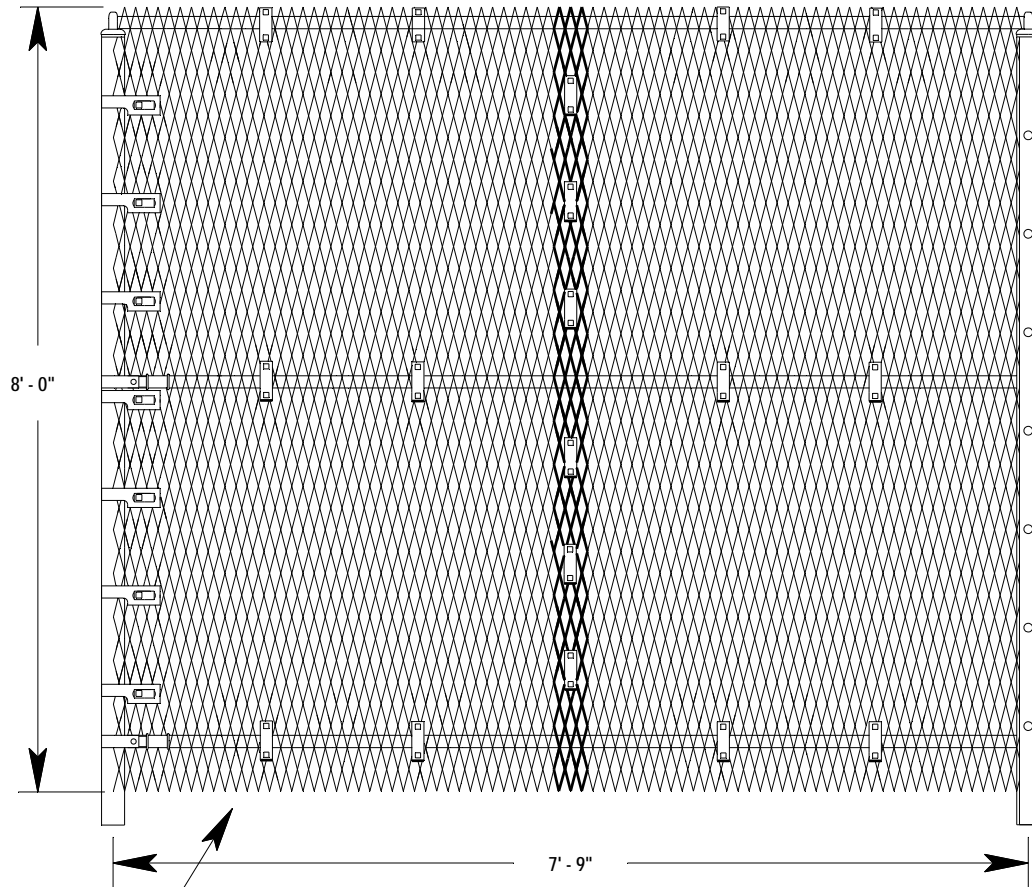

END TENSIONER W / LATCH

COVER STRAP

SECUREX SQUARE CLAMP

REVISIONS:		BY:	DATE:	NILES FENCE & SECURITY NILES, OHIO	
1:				SECUREX SUPER C FENCE	
2:				3- RAIL (8') HIGH 93" OC	
3:				START:	FINISH:
4:				DRAWN BY: BW	
5:				TRACED BY:	PRINT ISSUE:
6:				CHECKED BY:	PRINT NO:
7:				APPROVED BY:	
8:				SCALE: NONE:	