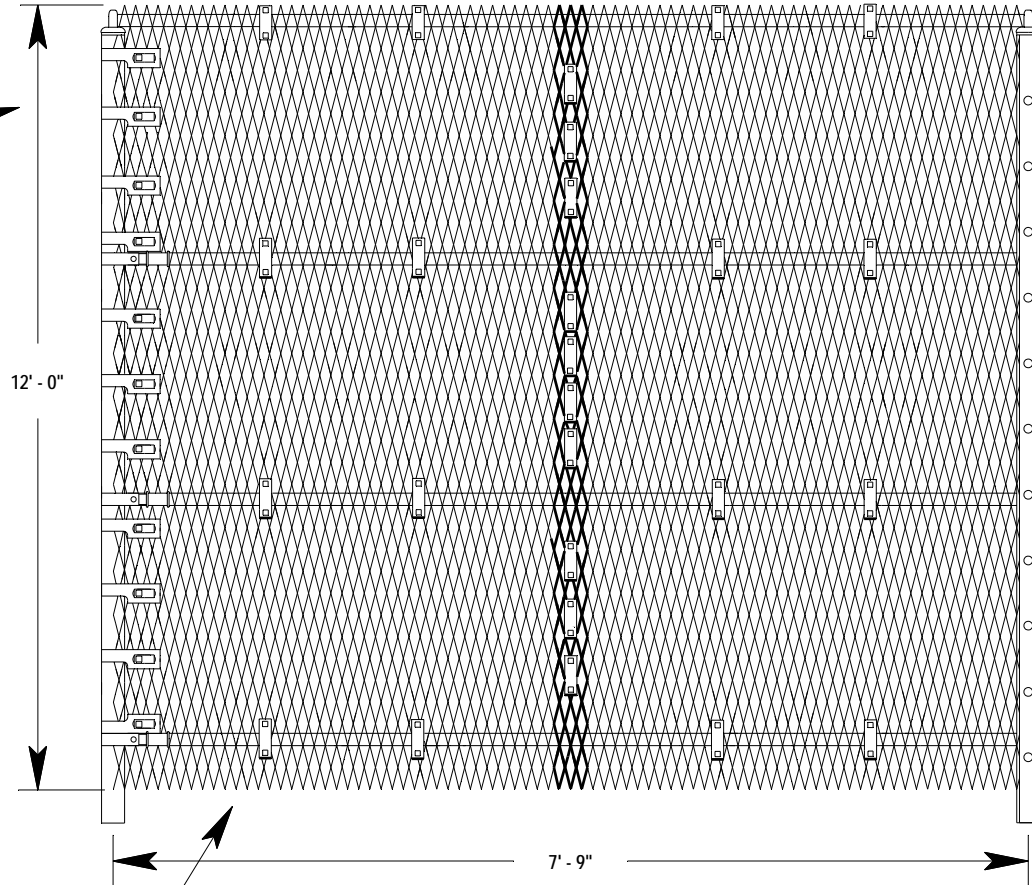

END TENSIONER W / LATCH

COVER STRAP

SECUREX SQUARE CLAMP

REVISIONS:		BY:	DATE:	NILES FENCE & SECURITY NILES, OHIO	
1:				SECUREX SUPER C FENCE	
2:				4- RAIL (12') HIGH 93" OC	
3:				START:	FINISH:
4:				DRAWN BY: BW	
5:				TRACED BY:	PRINT ISSUE:
6:				CHECKED BY:	PRINT NO:
7:				APPROVED BY:	
8:				SCALE: NONE:	